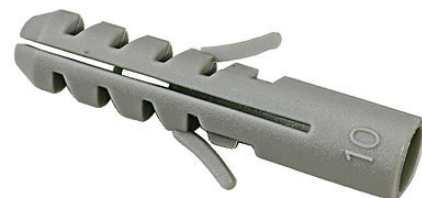

BUILDING PRODUCTS SECTION ON PG 31

SOLID BRASS SCREW CUPS - SELF COLOUR

Size	Box price	Box qty	Price per hundred
Surface			
No 6	£6.70	200	£3.35
No 7/8	£7.38	200	£3.69
No 10	£9.96	200	£4.98
No 12	£11.98	200	£5.99
Recess			
No 6	£22.10	200	£11.05
No 8	£35.88	200	£17.94
No 10	£36.54	200	£18.27
No 12	£49.72	200	£24.86

PLASTIC WALL PLUGS

Type	Box qty	Price per hundred
YELLOW (4-6-8G)	100	£0.46
RED (6-8G)	100	£0.49
BROWN (10-12-14G)	100	£0.71
BLUE (12-14-16G)	100	£1.78

SOLID BRASS SCREW CUPS - NICKEL PLATE

Size	Box price	Box qty	Price per hundred
Surface			
No 4/5	£5.64	200	£2.82
No 6	£7.20	200	£3.60
No 7/8	£8.02	200	£4.01
No 10	£10.60	200	£5.30
No 12	£12.28	200	£6.14

PLASTIDOME SCREW COVERS

Size	Box qty	Price per hundred
No 6/8 Black	100	£10.44
No 6/8 White	100	£10.44
No 6/8 Chrome	100	£28.69
No 6/8 Brown	100	£10.44

METAL STAR DOWELS

Size	Bag qty	Price per hundred
38mm	500	£6.53
50mm	250	£7.82